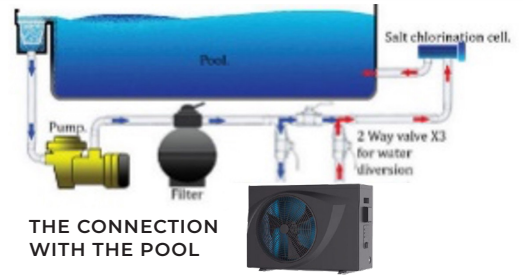

07 578 9238

info@ryanzhotwater.co.nz

70 Courtney Road,
Parkvale, Tauranga 3112.

PRODUCT	CODE	DESCRIPTION	SIZE		
	RYANZ-HP13kw	DC Inverter 13kw Pool heat pump	Upto 65,000 litre pools		
	RYANZ-HP17kw	DC Inverter 17kw Pool heat pump	Upto 85,000 litre pools		
	RYANZ-HP21kw	DC Inverter 21kw Pool heat pump	Upto 100,000 litre pools		
Model No.		RYANZ-10	RYANZ-13	RYANZ-17	RYANZ-21
Heating Capacity at Air 26°C, Humidity 80%, Water 26°C in, 28°C out					
Heating Capacity (kW)		10.55~2.40	13.61~3.09	17.15~3.88	21.41~4.85
Power Input (kW)		1.52~0.15	1.95~0.19	2.46~0.24	3.08~0.30
COP		15.84~6.95	16.12~6.98	15.96~6.98	15.95~6.96
Heating Capacity at Air 15°C, Humidity 70%, Water 26°C in, 28°C out					
Heating Capacity (kW)		7.85~1.78	10.12~2.29	12.78~2.89	15.91~3.59
Power Input (kW)		1.58~0.23	2.03~0.30	2.57~0.38	3.20~0.47
COP		7.59~4.97	7.64~4.99	7.63~4.98	7.59~4.97
Cooling Capacity at Air 35°C, Water 29°C in, 27°C out					
Cooling Capacity (kW)		5.92~1.48	7.25~1.82	9.47~2.35	11.58~2.96
Power Input (kW)		1.57~0.22	1.89~0.26	2.51~0.34	3.07~0.43
EER		6.74~3.76	6.95~3.83	6.89~3.78	6.87~3.77
Power supply		220~240V / 1/ 50 Hz			
Rated Power Input (kW)		1.6	2.1	2.6	3.2
Rated Current(A)		7.3	9.4	11.7	14.6
Compressor		Mitsubishi	Mitsubishi	Mitsubishi	Mitsubishi
Refrigerant		R32	R32	R32	R32
Heat Exchanger		Titanium	Titanium	Titanium	Titanium
Air Flow Direction		Horizontal	Horizontal	Horizontal	Horizontal
Water Flow Volume (m3/h)		3.5	4.5	5.5	6.5
Kind of defrost		by 4 way valve	by 4 way valve	by 4 way valve	by 4 way valve
Working temperature range (°C)		-15~43	-15~43	-15~43	-15~43
Noise level (dBa)		≤ 43	≤ 46	≤ 46	≤ 46
Casing Material		ABS plastic	ABS plastic	ABS plastic	ABS plastic
Package Dimensions (mm) (L x W x H)		940*400*710	990*430*760	990*430*760	990*430*760
Net Weight(kg)		42	51	54	58
Gross Weight(kg)		53	62	65	69
Water Proof Level		IPX4	IPX4	IPX4	IPX4